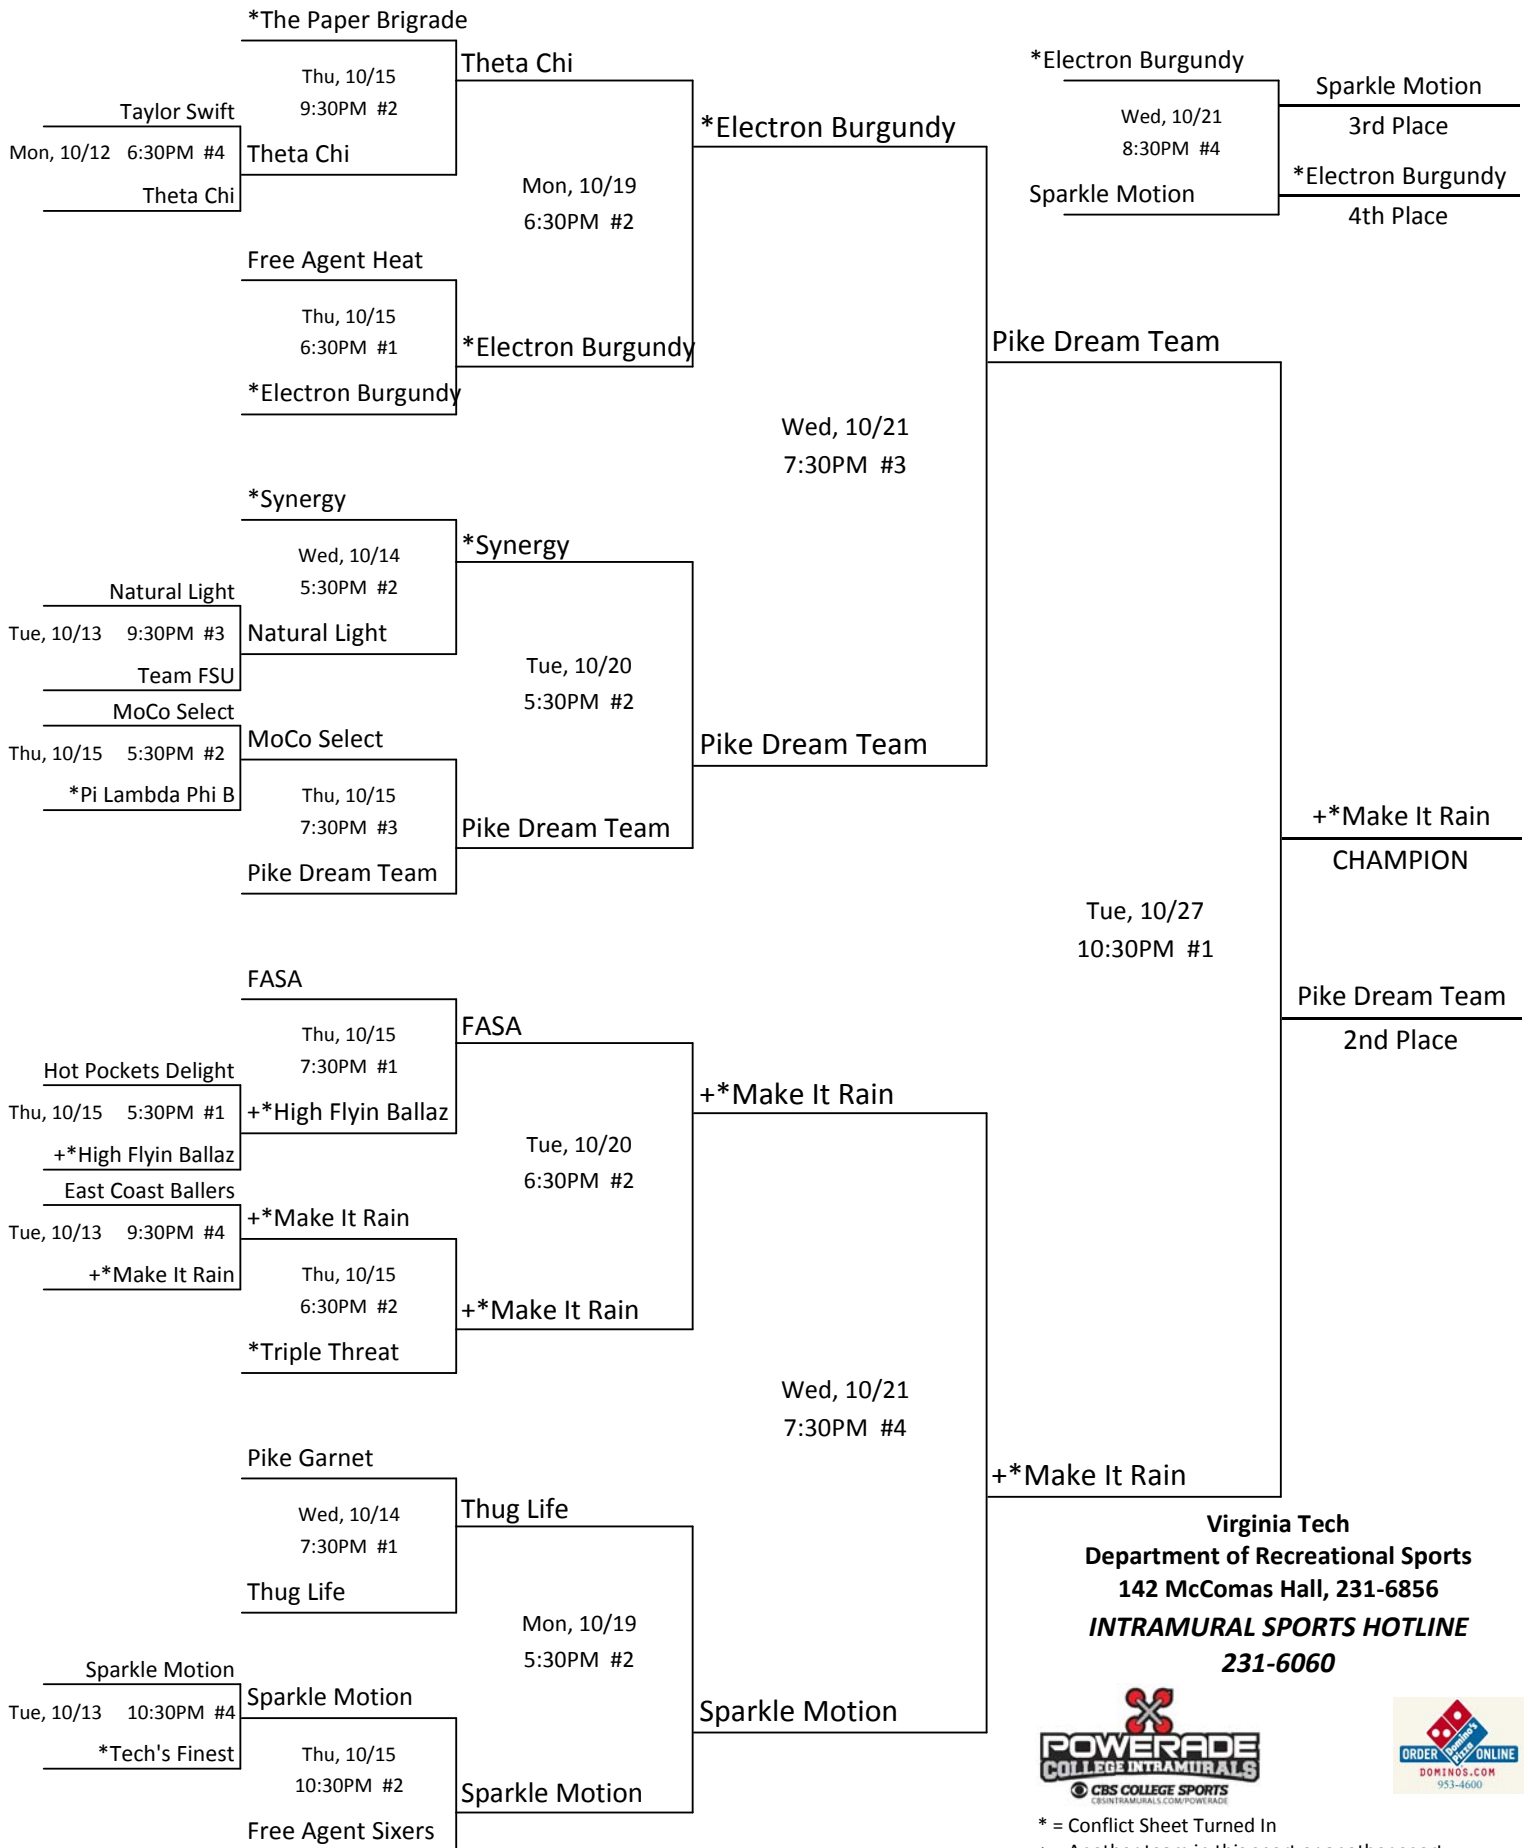

Division/Class: Mens Beginner

* = Conflict Sheet Turned In
 + = Another team in this sport or another sport
BOLD = Roster Available for Adding Players