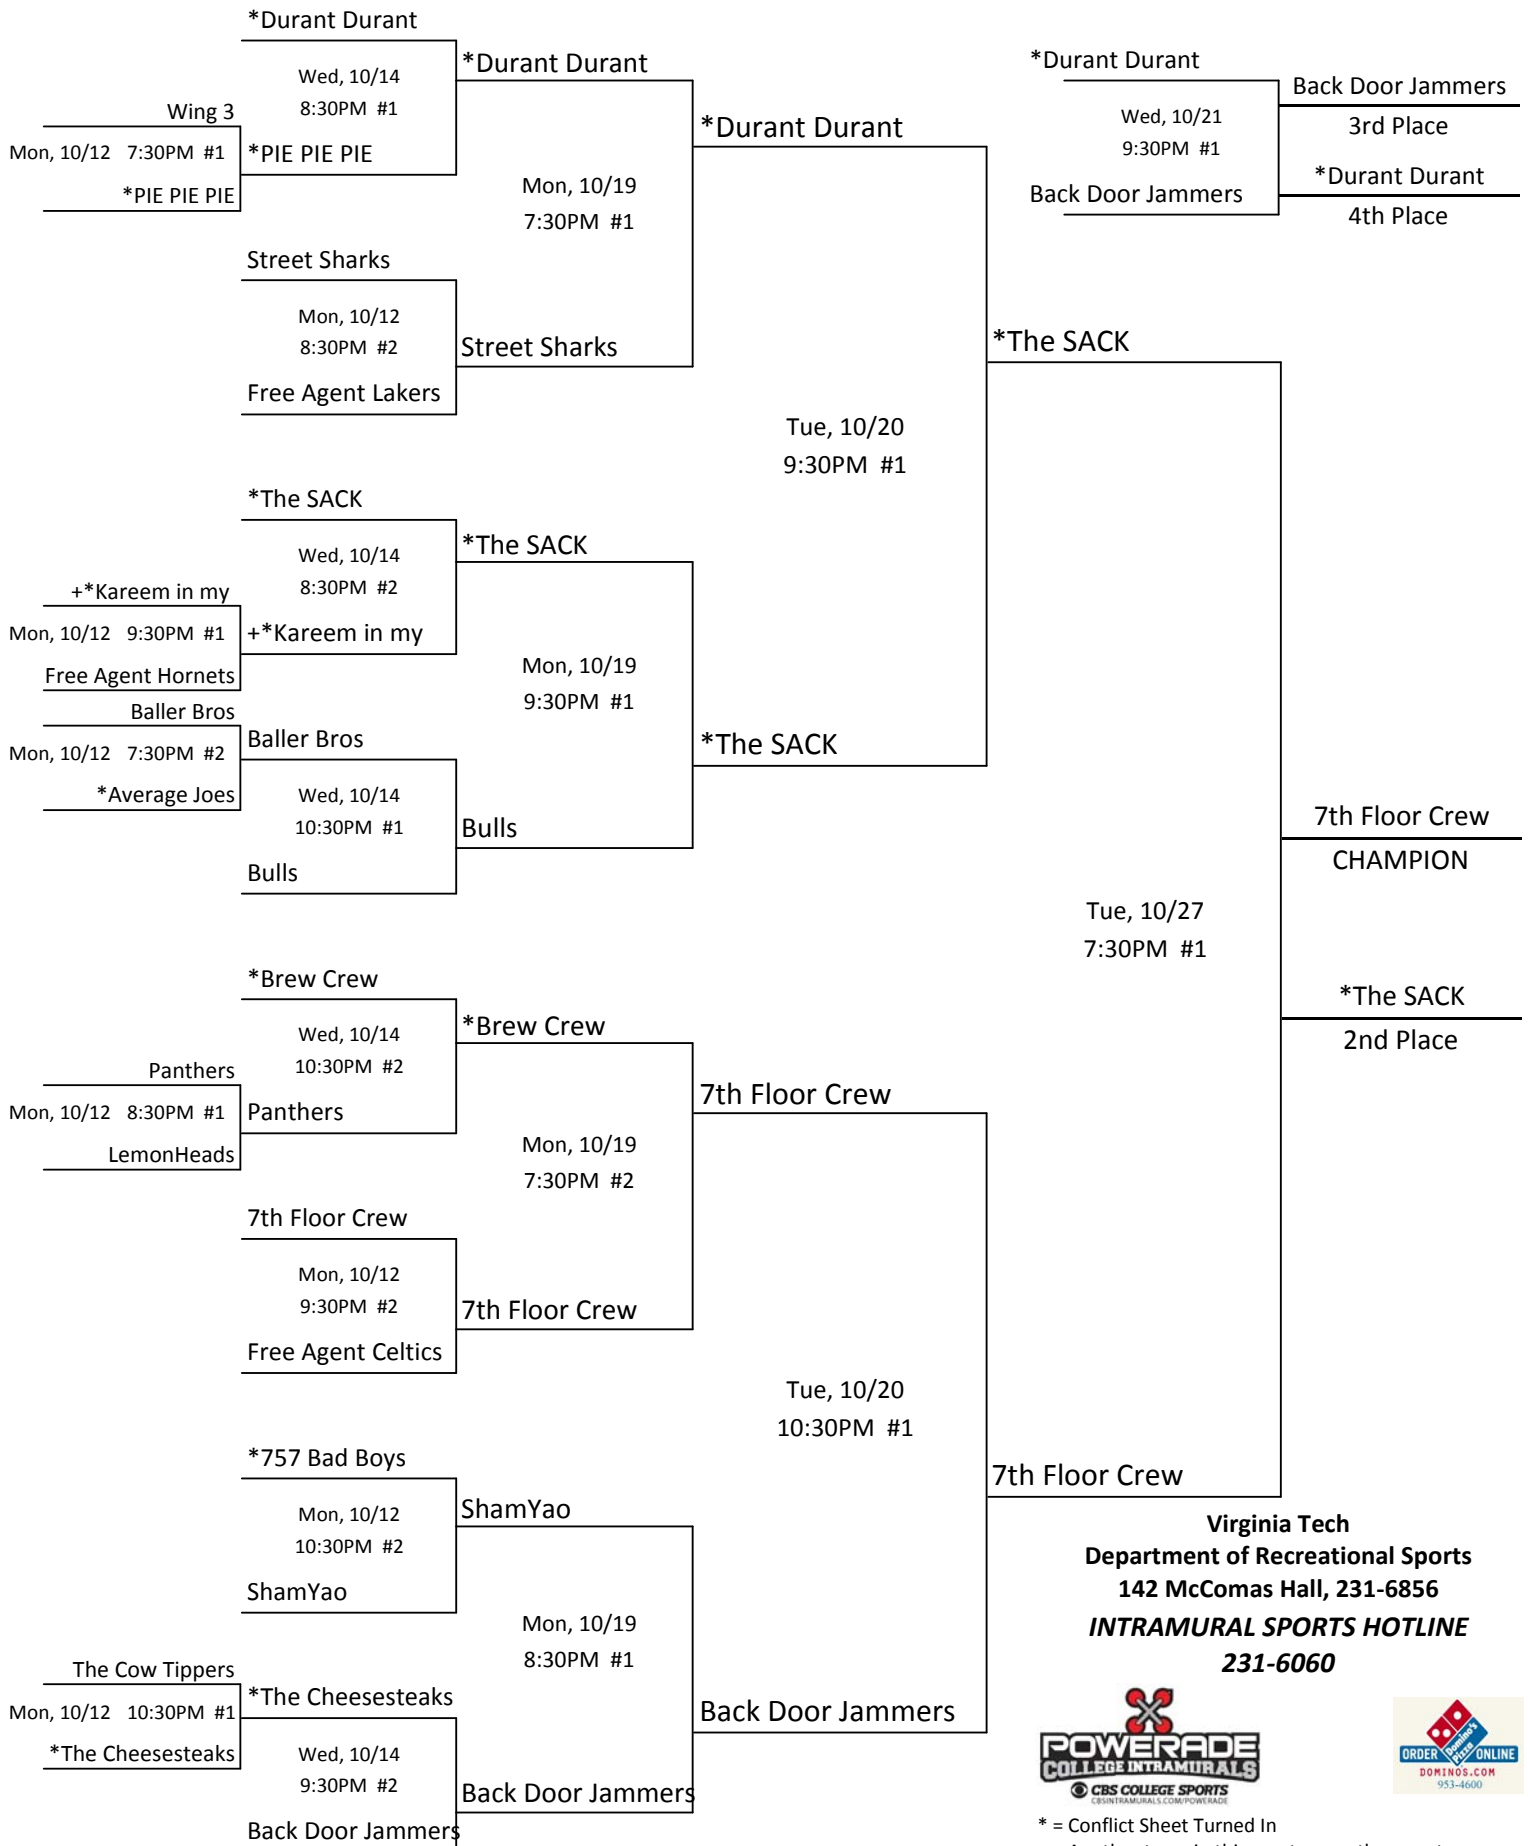

Division/Class: Mens Advanced

* = Conflict Sheet Turned In
 + = Another team in this sport or another sport
BOLD = Roster Available for Adding Players